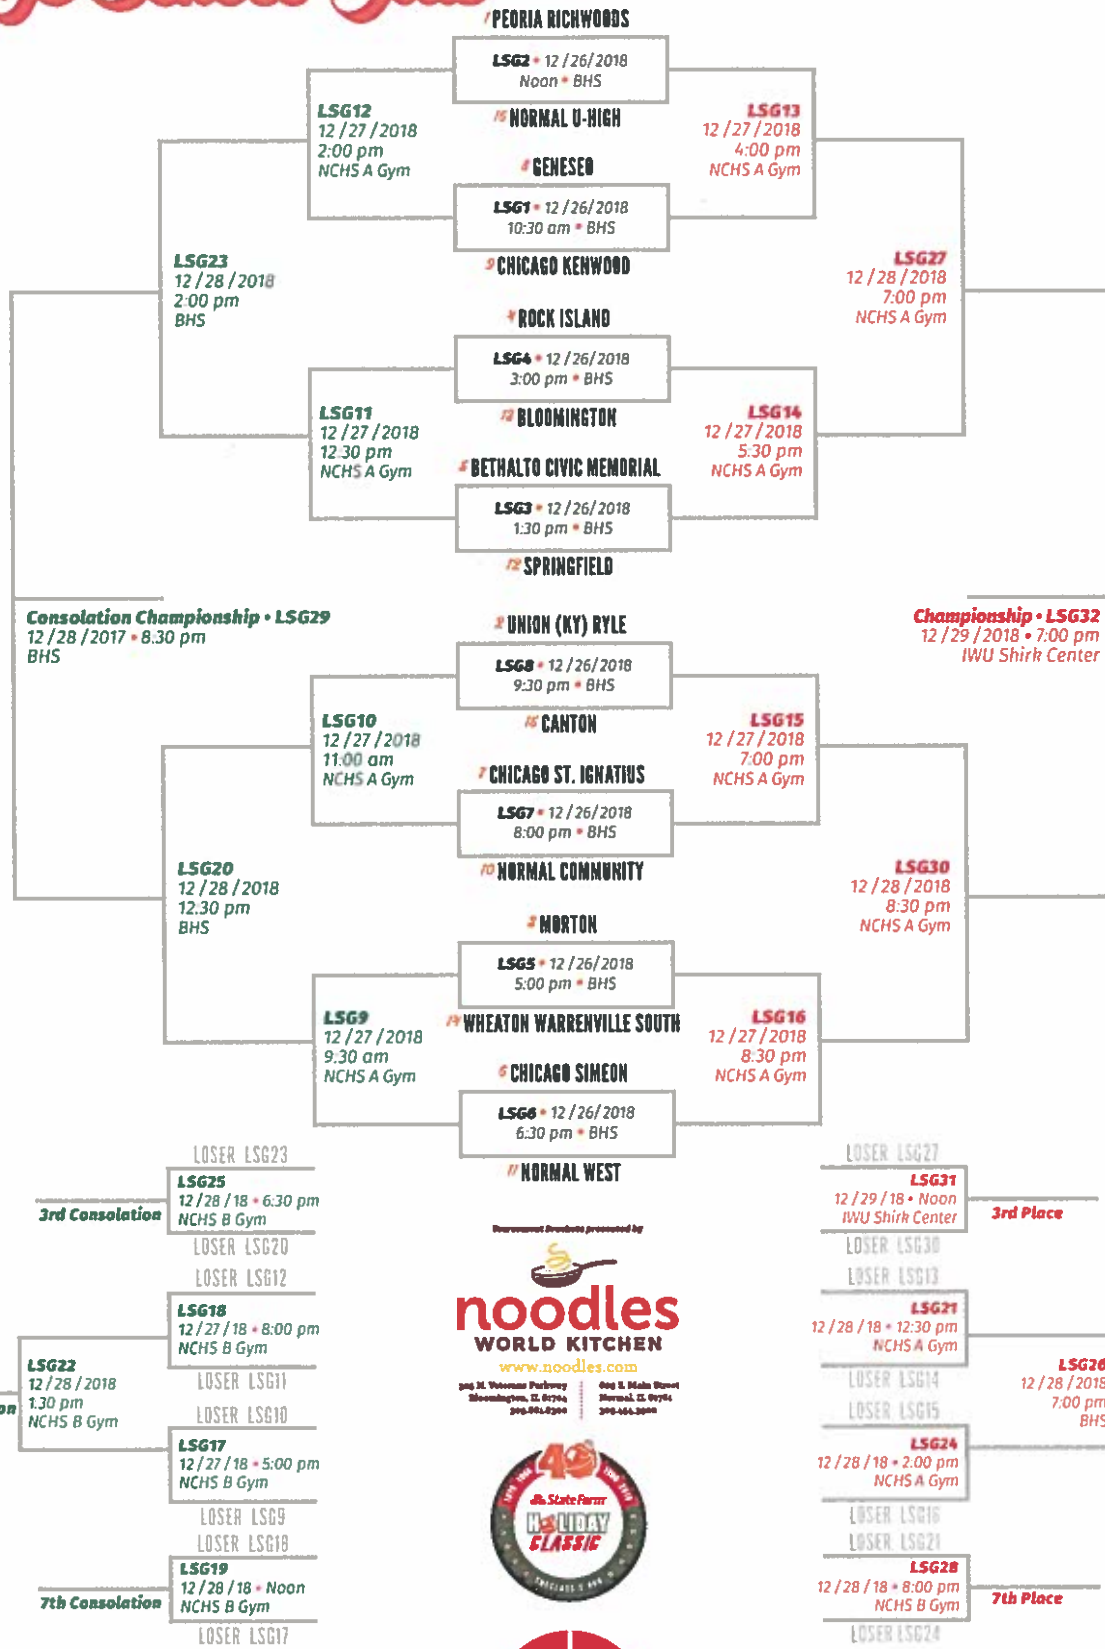

Large School Girls

Restaurant Partners sponsored by

noodles
WORLD KITCHEN
www.noodles.com

200 N. Woodman Parkway Bloomington, IL 61710 309-881-2200

400 S. Main Street Normal, IL 61754 309-466-3000

IWU • Illinois Wesleyan University Shirk Center
BHS • Bloomington High School
NCHS • Normal Community High School