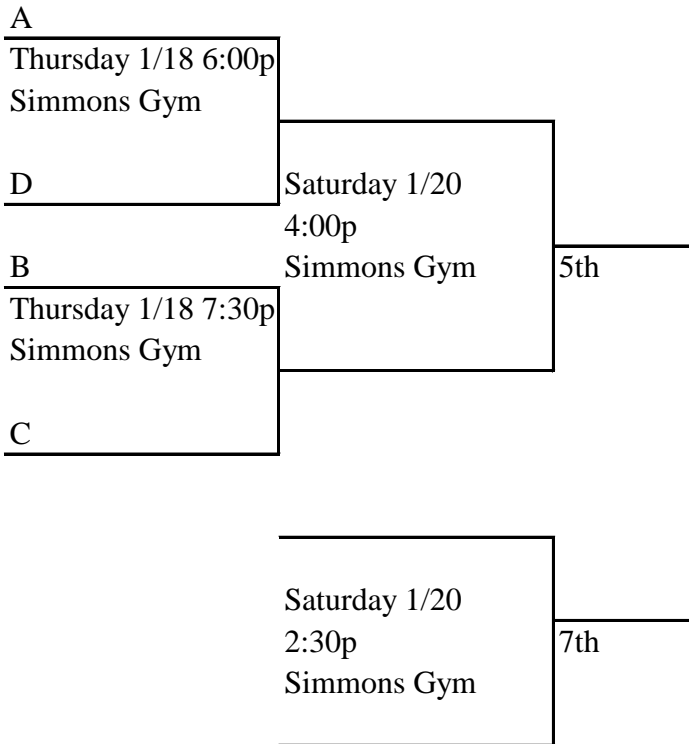

51st Annual Litchfield Invitational
Bracket: Thursday 1/18, Friday 1/19, Saturday 1/20

Championship - Simmons Gym
 (First Place Teams from Pools A,B,C,D)

All games for second place teams from Pools
 A,B,C,D will be played in Simmons Gym

All games for third place teams from Pools
 A,B,C,D will be played in Panther Gym